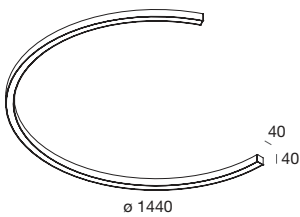

ARK 962

Testate terminali include

End caps included

2700K

Ø (mm)	POWER	CODE	01 FLUX	02	20	21	22 FLUX
962	42W	109801_..	01 3095 lm	02	20	21 2631 lm	22 2786 lm

3000K

Ø (mm)	POWER	CODE	01 FLUX	02	20	21	22 FLUX
962	42W	109802_..	01 3239 lm	02	20	21 2753 lm	22 2915 lm

4000K

Ø (mm)	POWER	CODE	01 FLUX	02	20	21	22 FLUX
962	42W	109803_..	01 3497 lm	02	20	21 2973 lm	22 3147 lm

ARK 1440

Testate terminali include

End caps included

2700K

Ø (mm)	POWER	CODE	01 FLUX	02	20	21	22 FLUX
1440	62W	109804_..	01 4643 lm	02	20	21 3947 lm	22 4179 lm