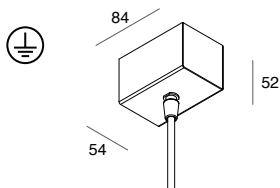

KIT DI ALIMENTAZIONE PER SOSPENSIONE
Rosone a plafone. Cavo con guaina in tinta per bianco o nero e trasparente per caffè e cappuccino.

POWER SUPPLY FOR SUSPENSION
Ceiling mounted canopy. Cable with matching sheath for white or black and transparent for caffè e cappuccino.

CODE ☐ ☐ ☐ ☐ L (mm) Cavo / Cable (mm²)

103320.__ **01 02 20 21** 1200 3x0,75