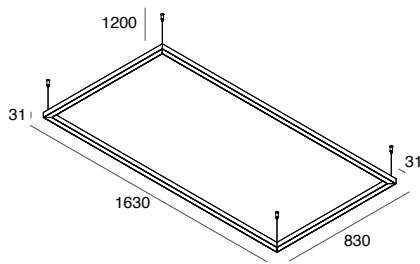

P-30 READY RETTANGOLARE SOSPENSIONE

Cavi di sospensione L 1200 mm inclusi
Kit di alimentazione da ordinare a parte
Alimentatore elettronico incluso

P-30 READY RECTANGULAR SUSPENSION

Suspension cables L 1200 mm included
Power supply kit to be ordered separately
Electronic driver included

2700K

L (mm)	POWER	CODE	☐	FLUX	☐	☐	☐	FLUX
1630x830	48W	1058C7. __	01	5651 lm	02	20	21	4444 lm

3000K

L (mm)	POWER	CODE	☐	FLUX	☐	☐	☐	FLUX
1630x830	48W	103343. __	01	6012 lm	02	20	21	4728 lm