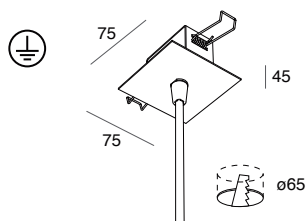

P-30 READY QUADRATO

KIT DI ALIMENTAZIONE PER SOSPENSIONE

Rosone ad incasso in controsoffitto di spessore da 5 a 15 mm.
Cavo con guaina in tinta per bianco o nero e trasparente per caffè e cappuccino.

CODE ☐ ☒ ☒ ☒ L (mm) Cavo / Cable (mm²)

103319.__ **01 02 20 21** 1200 3x0,75

POWER SUPPLY FOR SUSPENSION

Recessed ceiling mounted canopy for thickness from 5 up to 15 mm.
Cable with matching sheath for white or black and transparent for caffè e cappuccino.