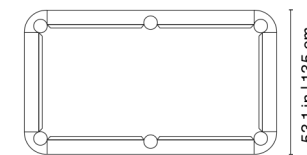

7ft American

Playing area 78.7x39.4 in | 200x100 cm

Product weight 439.8 lb | 224 kg

98x58x21.6 in | 248x148x55 cm
639.3 lb | 290 kg