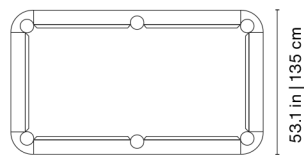

7ft American

Playing area 78.7x39.4 in | 200x100 cm

Product weight 439.8 lb | 224 kg

98x58x21.6 in | 248x148x55 cm
639.3 lb | 290 kg