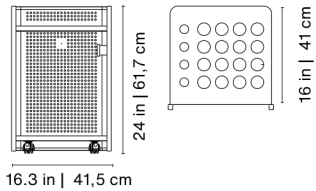

7ft American

Product weight 105.8 lb | 48 kg

57.8x35x9.8 in | 147x89x25 cm
114.6 lb | 55 kg

8ft American

Product weight 132.3 lb | 60 kg

63.4x37.4x10.2 in | 161x95x26 cm
147.7 lb | 67 kg

Mou

Yonoh, 2019
Indoor floor cue rack

Product weight 33 lb | 15 kg

18.9x17.3x26.4 in | 48x44x67 cm
35.5 lb | 16 kg

Mou

Yonoh, 2020
Covered outdoor use floor cue rack

Structure

White

Black

Materials