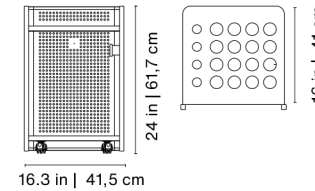

It comes in three pieces.

7ft American

Product weight 105.8 lb | 48 kg

57.8x35x9.8 in | 147x89x25 cm
114.6 lb | 55 kg

8ft American

Product weight 132.3 lb | 60 kg

63.4x37.4x10.2 in | 161x95x26 cm
147.7 lb | 67 kg

7ft American

Product weight 105.8 lb | 48 kg

57.8x35x9.8 in | 147x89x25 cm
114.6 lb | 55 kg

8ft American

Product weight 132.3 lb | 60 kg

63.4x37.4x10.2 in | 161x95x26 cm
147.7 lb | 67 kg

Mou

Yonoh, 2019
Indoor floor cue rack

Product weight 33 lb | 15 kg

18.9x17.3x26.4 in | 48x44x67 cm
35.5 lb | 16 kg

Mou

Yonoh, 2020
Covered outdoor use floor cue rack

Structure

White

Black

Materials

Product weight 33 lb | 15 kg

18.9x17.3x26.4 in | 48x44x67 cm
35.5 lb | 16 kg

The sun, the breeze and the stars are up for the game.