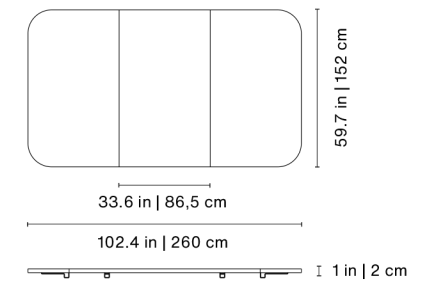

Product weight 439.8 lb | 224 kg

98x58x21.6 in | 248x148x55 cm
639.3 lb | 290 kg

8ft American

Playing area 88.2x44.1 in | 224x112 cm

Product weight 529 lb | 240 kg

107.1x62.2x21.6 in | 272x158x55 cm
705.5 lb | 320 kg

It comes in three pieces.

7ft American

Product weight 105.8 lb | 48 kg

57.8x35x9.8 in | 147x89x25 cm
114.6 lb | 55 kg

8ft American

Product weight 132.3 lb | 60 kg

63.4x37.4x10.2 in | 161x95x26 cm
147.7 lb | 67 kg

7ft American

Product weight 105.8 lb | 48 kg

57.8x35x9.8 in | 147x89x25 cm
114.6 lb | 55 kg

8ft American

Product weight 132.3 lb | 60 kg

63.4x37.4x10.2 in | 161x95x26 cm
147.7 lb | 67 kg

Mou

Yonoh, 2019
Indoor floor cue rack