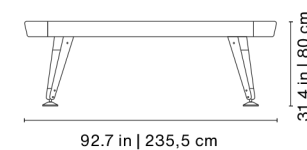

7ft American

Playing area 78.7x39.4 in | 200x100 cm

Product weight 439.8 lb | 224 kg

98x58x21.6 in | 248x148x55 cm
639.3 lb | 290 kg