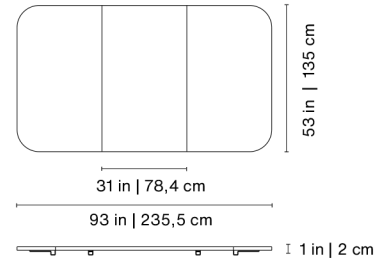

Product weight 439.8 lb | 224 kg

98x58x21.6 in | 248x148x55 cm
639.3 lb | 290 kg

8ft American

Playing area 88.2x44.1 in | 224x112 cm

Product weight 529 lb | 240 kg

107.1x62.2x21.6 in | 272x158x55 cm
705.5 lb | 320 kg

It comes in three pieces.

7ft American

Product weight 105.8 lb | 48 kg

57.8x35x9.8 in | 147x89x25 cm
114.6 lb | 55 kg

8ft American

Product weight 132.3 lb | 60 kg

63.4x37.4x10.2 in | 161x95x26 cm
147.7 lb | 67 kg

7ft American

Product weight 105.8 lb | 48 kg

57.8x35x9.8 in | 147x89x25 cm
114.6 lb | 55 kg

8ft American

Product weight 132.3 lb | 60 kg

63.4x37.4x10.2 in | 161x95x26 cm
147.7 lb | 67 kg

Mou

Yonoh, 2019
Indoor floor cue rack