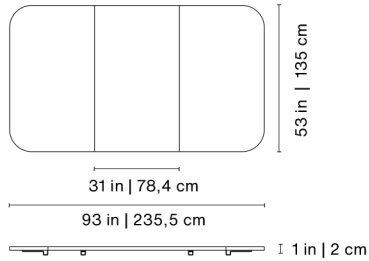

Product weight 439.8 lb | 224 kg

98x58x21.6 in | 248x148x55 cm
639.3 lb | 290 kg

8ft American

Playing area 88.2x44.1 in | 224x112 cm

Product weight 529 lb | 240 kg

107.1x62.2x21.6 in | 272x158x55 cm
705.5 lb | 320 kg

It comes in three pieces.

7ft American

Product weight 105.8 lb | 48 kg

57.8x35x9.8 in | 147x89x25 cm
114.6 lb | 55 kg

8ft American

Product weight 132.3 lb | 60 kg

63.4x37.4x10.2 in | 161x95x26 cm
147.7 lb | 67 kg