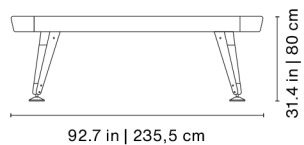

7ft American

Playing area 78.7x39.4 in | 200x100 cm

Product weight 439.8 lb | 224 kg

98x58x21.6 in | 248x148x55 cm
639.3 lb | 290 kg