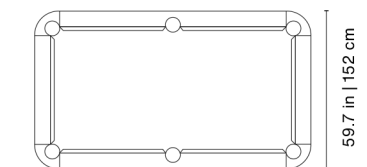

Includes

Protective cover.
Balls set (16 Aramith Premium Balls).
2 Cues (Dufferin club cue Canadian Maple).
1 triangle.
12 Black Chalk Master.
1 Table Brush.

7ft American

Playing area 78.7x39.4 in | 200x100 cm

Product weight 439.8 lb | 224 kg

98x58x21.6 in | 248x148x55 cm
639.3 lb | 290 kg

8ft American

Playing area 88.2x44.1 in | 224x112 cm

Product weight 529 lb | 240 kg

107.1x62.2x21.6 in | 272x158x55 cm
705.5 lb | 320 kg