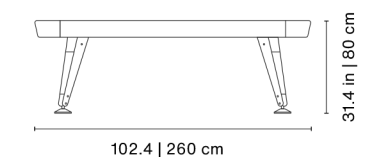

Product weight 439.8 lb | 224 kg

98x58x21.6 in | 248x148x55 cm
639.3 lb | 290 kg

8ft American

Playing area 88.2x44.1 in | 224x112 cm

Product weight 529 lb | 240 kg

107.1x62.2x21.6 in | 272x158x55 cm
705.5 lb | 320 kg