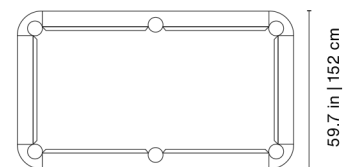

Diagonal

Yonoh, 2018
Indoor pool table

Structure

Cloth

Legs

Materials

Structure: Steel with micro textured polyester paint.
Cloth: Simonis 860 90% worsted wool and 10% nylon.
Board: 0.79 in | 20 mm thickness 1 piece fibre cement.
Legs: FSC/PEFC certificated iroko wood.
Cushion: K66 premium rubber cushion.

Includes

Balls set (16 Aramith Premium Balls).
2 Cues (Dufferin club cue Canadian Maple).
1 triangle.
12 Black Chalk Master.
1 Table Brush.

7ft American

Playing area 78.7x39.4 in | 200x100 cm

Product weight 439.8 lb | 224 kg

98x58x21.6 in | 248x148x55 cm
639.3 lb | 290 kg

8ft American

Playing area 88.2x44.1 in | 224x112 cm

Product weight 529 lb | 240 kg

107.1x62.2x21.6 in | 272x158x55 cm
705.5 lb | 320 kg

Diagonal

Yonoh, 2020
Covered outdoor use pool table