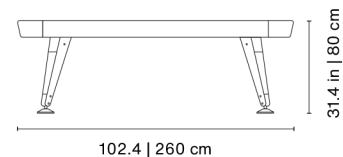

Includes

Balls set (16 Aramith Premium Balls).
2 Cues (Dufferin club cue Canadian Maple).
1 triangle.
12 Black Chalk Master.
1 Table Brush.

7ft American

Playing area 78.7x39.4 in | 200x100 cm

Product weight 439.8 lb | 224 kg

98x58x21.6 in | 248x148x55 cm
639.3 lb | 290 kg

8ft American

Playing area 88.2x44.1 in | 224x112 cm

Product weight 529 lb | 240 kg

107.1x62.2x21.6 in | 272x158x55 cm
705.5 lb | 320 kg

Diagonal

Yonoh, 2020
Covered outdoor use pool table