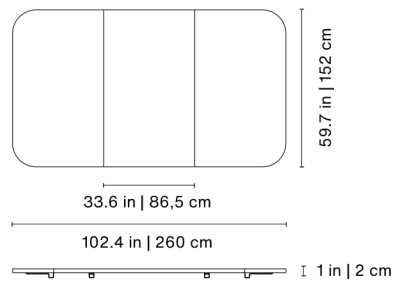

Product weight 439.8 lb | 224 kg

98x58x21.6 in | 248x148x55 cm
639.3 lb | 290 kg

8ft American

Playing area 88.2x44.1 in | 224x112 cm

Product weight 529 lb | 240 kg

107.1x62.2x21.6 in | 272x158x55 cm
705.5 lb | 320 kg

It comes in three pieces.

7ft American

Product weight 105.8 lb | 48 kg

57.8x35x9.8 in | 147x89x25 cm
114.6 lb | 55 kg

8ft American

Product weight 132.3 lb | 60 kg

63.4x37.4x10.2 in | 161x95x26 cm
147.7 lb | 67 kg

7ft American

Product weight 105.8 lb | 48 kg

57.8x35x9.8 in | 147x89x25 cm
114.6 lb | 55 kg

8ft American

Product weight 132.3 lb | 60 kg

63.4x37.4x10.2 in | 161x95x26 cm
147.7 lb | 67 kg

Mou

Yonoh, 2019
Indoor floor cue rack