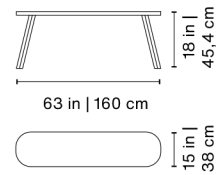

160 Bench

Product weight 49 lb | 22,2 kg