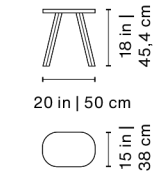

50 Stool

Product weight 17.8 lb | 8 kg