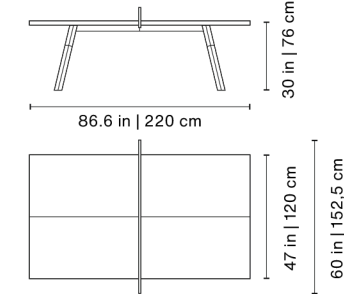

## Product weight

260 lb | 118 kg

64.6x59.8x20.7 in |  
164x152x53 cm  
330.7 lb | 150 kg

## Product weight

220.5 lb | 100 kg

88.6x52.6x19.7 in |  
225x134.2x50 cm  
265 lb | 120 kg

## Product weight

238 lb | 108 kg

64.6x59.8x20.7 in |  
164x152x53 cm  
308.5 lb | 140 kg

## Product weight

165 lb | 75 kg

88.6x52.6x19.7 in |  
225x134.2x50 cm  
220.5 lb | 100 kg