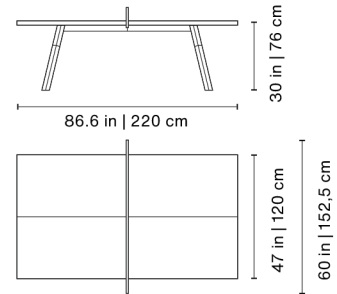

## Product weight

260 lb | 118 kg

64.6x59.8x20.7 in |  
164x152x53 cm  
330.7 lb | 150 kg

## Product weight

220.5 lb | 100 kg

88.6x52.6x19.7 in |  
225x134.2x50 cm  
265 lb | 120 kg

## Product weight

238 lb | 108 kg

64.6x59.8x20.7 in |  
164x152x53 cm  
308.5 lb | 140 kg