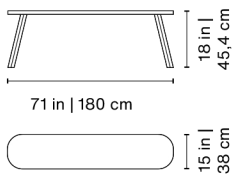

180 Bench

Product weight 55 lb | 25 kg