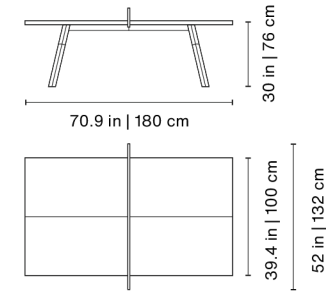

180 Small

Product weight

165.3 lb | 75 kg

74.8x46x20.8 in |
190x117x53 cm
220.5 lb | 100 kg

You and Me
Collection