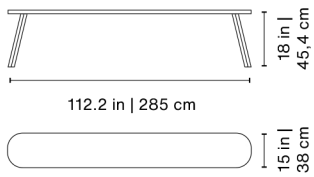

285 Bench

Product weight 83.7 lb | 38 kg