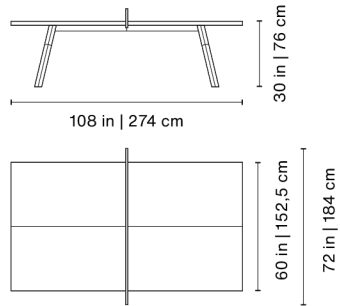

## Product weight

260 lb | 118 kg

64.6x59.8x20.7 in |  
164x152x53 cm  
330.7 lb | 150 kg

## Product weight

220.5 lb | 100 kg

88.6x52.6x19.7 in |  
225x134.2x50 cm  
265 lb | 120 kg

## Product weight

238 lb | 108 kg

64.6x59.8x20.7 in |  
164x152x53 cm  
308.5 lb | 140 kg

## Product weight

165 lb | 75 kg

88.6x52.6x19.7 in |  
225x134.2x50 cm  
220.5 lb | 100 kg