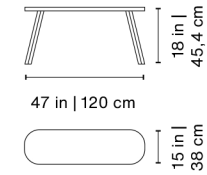

120 Bench

Product weight 38 lb | 17 kg