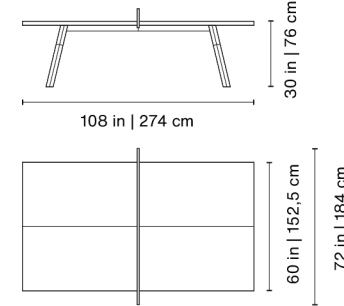

## Product weight

260 lb | 118 kg

64.6x59.8x20.7 in |  
164x152x53 cm  
330.7 lb | 150 kg

## Product weight

220.5 lb | 100 kg

88.6x52.6x19.7 in |  
225x134.2x50 cm  
265 lb | 120 kg

## Product weight

238 lb | 108 kg

64.6x59.8x20.7 in |  
164x152x53 cm  
308.5 lb | 140 kg

## Product weight

165 lb | 75 kg

88.6x52.6x19.7 in |  
225x134.2x50 cm  
220.5 lb | 100 kg