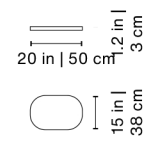

50

Product weight 1 lb | 0,45 kg

You and Me
Collection