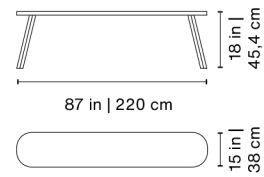

220 Bench

Product weight 70 lb | 31,4 kg