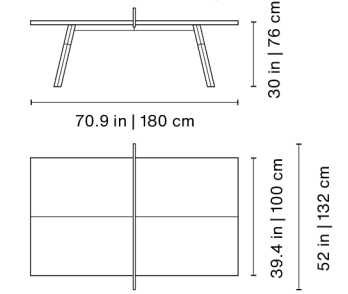

180 Small

Product weight

143.3 lb | 65 kg

74.8x46x20.8 in |
190x117x53 cm
165 lb | 75 kg

You and Me
Collection