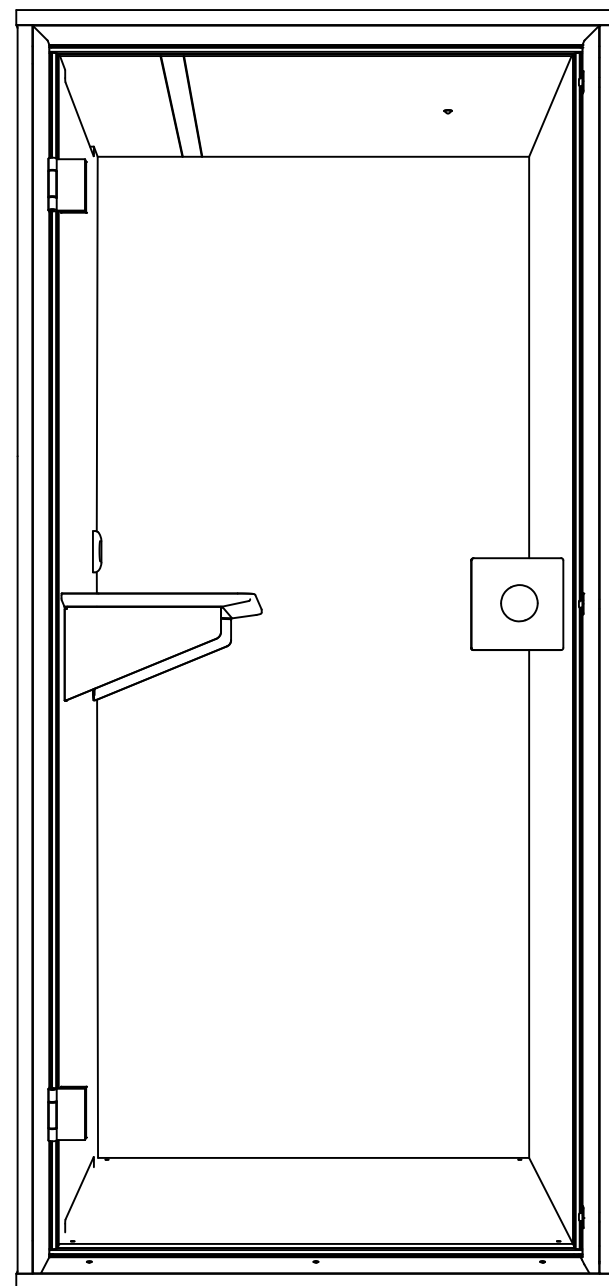

TECHNICAL DETAILS SPECS

DIMENSIONS (MM)

	EXTERIOR	INTERIOR	TABLE
HEIGHT	2150	2010	1100
WIDTH	1000	866	806
DEPTH	1000	895	330

TECHNICAL DETAILS

CAPACITY	1 PERSON
WEIGHT <small>CLOSED GLASS BACK WALL</small>	240 KG 260 KG
POWER OUTLET	1 * 230 V / 10 A
USB OUTLET	2 TYPE A + C
POWER CORD	3 METRES
LIGHTING	LED LIGHT (3.000 K)
VENTILATION	165 M ³ /H
NOISE REDUCTION <small>ISO 23351-1</small>	29.0 DB CLASS B
POWER CONSUMPTION <small>STAND-BY & IN USE</small> CE	2 W/H 28W/H

✓ MADE IN GERMANY

✓ FAST INSTALLATION

PACKAGE DIMENSIONS

BOX	CONTENT	DIMENSIONS	WEIGHT
01.	BASE & TOP	1080 X 1065 X 180 MM	64 KG
02.	SIDES	2145 X 1080 X 160 MM	82 KG
03.	GLASS DOOR	2175 X 1055 X 110MM	43 KG
04.	BACK WALL <small>CLOSED OR GLASS</small>	2175 X 1055 X 110 MM	43 63 KG