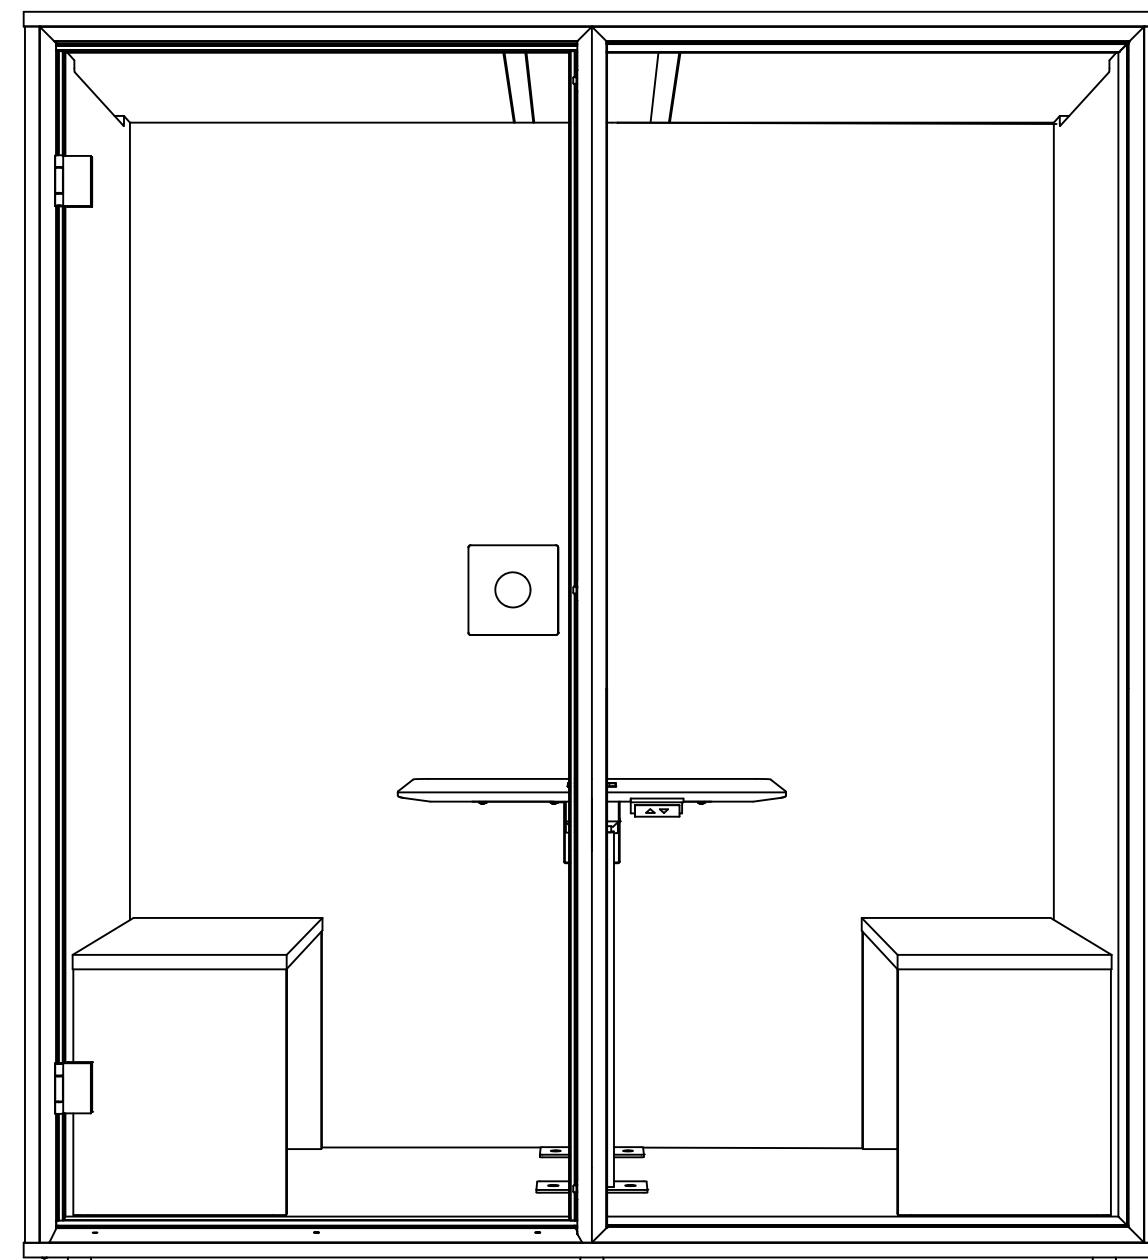

TECHNICAL DETAILS SPECS

DIMENSIONS (MM)

	EXTERIOR	INTERIOR	TABLE
HEIGHT	2150	2010	720-1210
WIDTH	1946	1812	700
DEPTH	1370	1265	830

TECHNICAL DETAILS

CAPACITY	2 - 4 PEOPLE
WEIGHT <small>CLOSED & GLASS BACK WALL</small>	435KG 475 KG
POWER OUTLET	3 * 230 V / 10 A
POWER CORD	3 METRES
LAN OUTLET	1 (OPTIONAL)
LIGHTING	LED LIGHT (3.000 K)
VENTILATION	660 M ³ /H
NOISE REDUCTION <small>ISO 23351-1</small>	25.9 DB CLASS B
POWER CONSUMPTION <small>STAND-BY & IN USE</small> CE	2 W/H / 28W/H

✓ MADE IN GERMANY

✓ FAST INSTALLATION

PACKAGE DIMENSIONS

PALLET OPTIONS	DIMENSIONS	WEIGHT
01. MEET ON DISPOSABLE PALLET <small>CLOSED OR GLASS</small>	2130 X 900 X 1600 MM	406 KG

COLORS

BLACK EXTERIOR

WHITE EXTERIOR

GRAY INTERIOR

GLASS BACK WALL

CLOSED BACK WALL