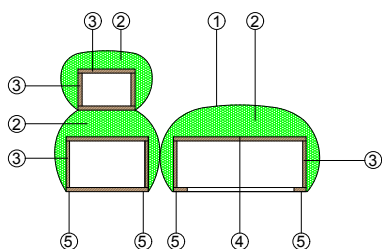

NEFELIBATA

design STORMO STUDIO

MATERIALI / MATERIALS

- 1 - tessuto/pelle
- 2 - poliuretano espanso indeformabile densità variabili e strato di fibra di dacron® 100 gr
- 3 - telaio in multistrato di legno
- 4 - piedi a scomparsa in metallo
- 5 - cinghie elastiche intrecciate

- 1 - fabric/leather
- 2 - high resilience polyurethane foam var. densities and dacron® fiber 100 gr layer
- 3 - structural frame in plywood
- 4 - metal hidden feet
- 5 - elastic webbing

TAVOLINO METALLO-LEGNO / METAL-WOODEN SMALL TABLE

DI SERIE / INCLUDED

RAL - NCS a scelta
RAL - NCS on
request

OPTIONAL / EXTRA COST

Rosa
fluorescente /
Flourescent
pink
RAL 7014

Arancio
fluorescente /
Flourescent
orange
RAL 2005

Giallo
fluorescente /
Flourescent
yellow
RAL 1026

Blu
fluorescente /
Flourescent
blue
RAL 5012

Verde
fluorescente /
Flourescent
green
RAL 6038

CARATTERISTICHE / TECHNICAL FEATURES

SFODERABILITÀ /
COVER REMOVAL

VARIANTI / VERSIONS

PRESE / CHARGING PORTS

PRESE / CHARGING PORTS

Prese USB integrabili nel divano per la ricarica di dispositivi elettronici. Accessorio opzionale disponibile con supplemento.

USB ports can be integrated into the sofa for charging electronic charging ports. Optional accessory available at extra cost.

PICK-USB

USB 2xA

USB A+C

Ø 4.2 cm

Alimentazione 110-240 Vac 50/60 Hz.

È disponibile in due materiali: in plastica nero opaco, bianco opaco e argento e in zama metallo acciaio spazzolato, bronzo, champagne, peltro, oro satinato, nero satinato, Ral 9003 e Ral 9010.

Power supply 110-240 Vac 50/60 Hz.

It can be in two materials: in matt black, matt white and silver plastic and in, champagne, pewter, satin gold, satin black, Ral 9003 and Ral 9010 metal zamak stainless steel.

DOT-SCHUKO

Ø 7 cm

Alimentazione 110 - 250 V ac, 50 Hz.

Presse elettrica UK e USA su richiesta.

Power supply 110 - 250 V ac, 50 Hz.
UK and USA plug on demand.

DOT-USB

USB A+C

Ø 7 cm

Alimentazione 110 - 250 V ac, 50 Hz.

Power supply 110 - 250 V ac, 50 Hz.